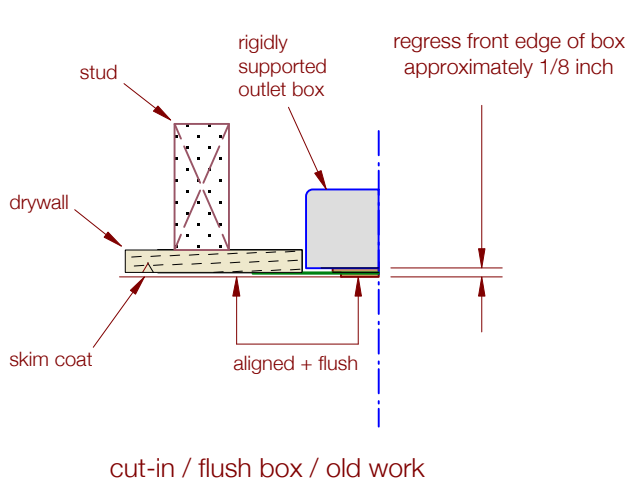

model no. GN-1.9

Flush Gooseneck Socket for Drywall
Spot on Lighting

Gooseneck Socket model GN-1.9

no visible canopy - no visible hardware
for all drywall constructions
UL Listed - Patent Pending

* - other finishes available

mounts to standard 4-inch square steel outlet box - rigid support required