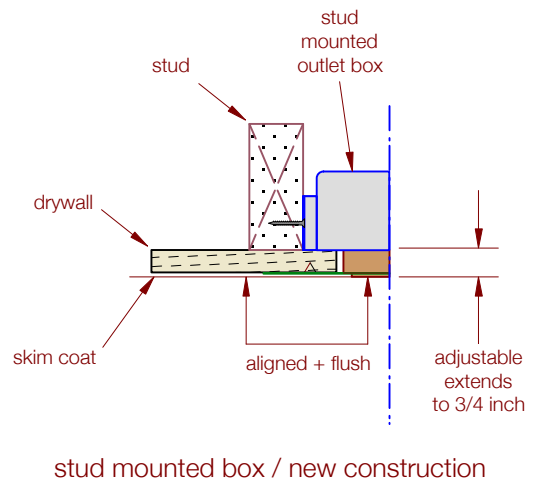

model no. GN-1.9

Flush Gooseneck Socket for Drywall
Spot on Lighting

Gooseneck Socket model GN-1.9

no visible canopy - no visible hardware
for all drywall constructions
UL Listed - Patent Pending

* - other finishes available

mounts to standard 4-inch square steel outlet box - rigid support required