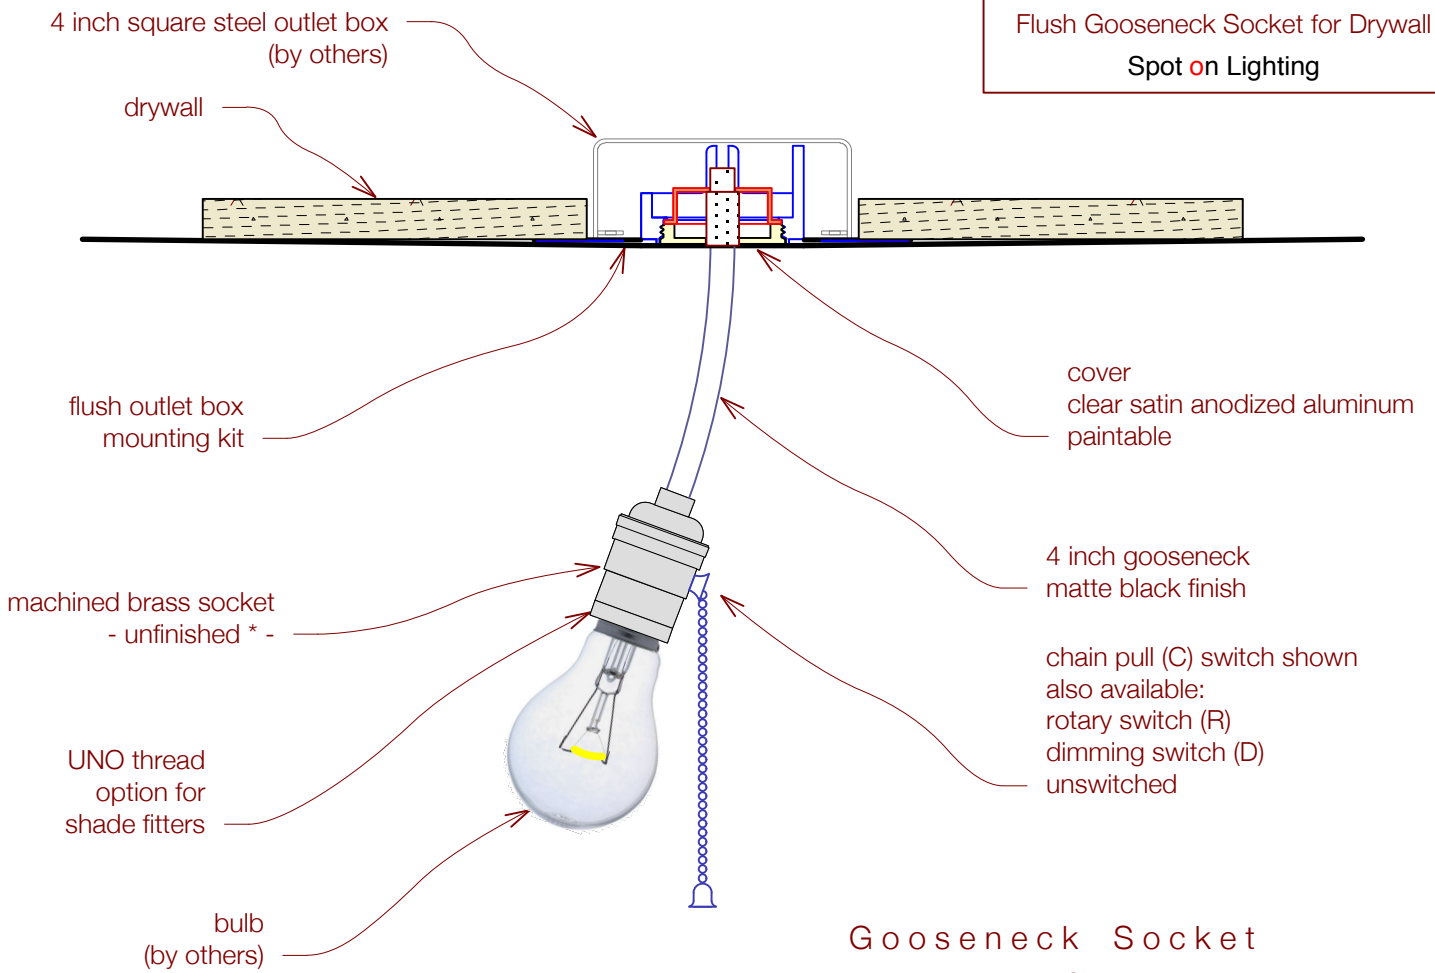

model no. GN-1.9

Flush Gooseneck Socket for Drywall
Spot on Lighting

Gooseneck Socket model GN-1.9

no visible canopy - no visible hardware
for all drywall constructions
UL Listed - Patent Pending

* - other finishes available

mounts to standard 4-inch square steel outlet box - rigid support required