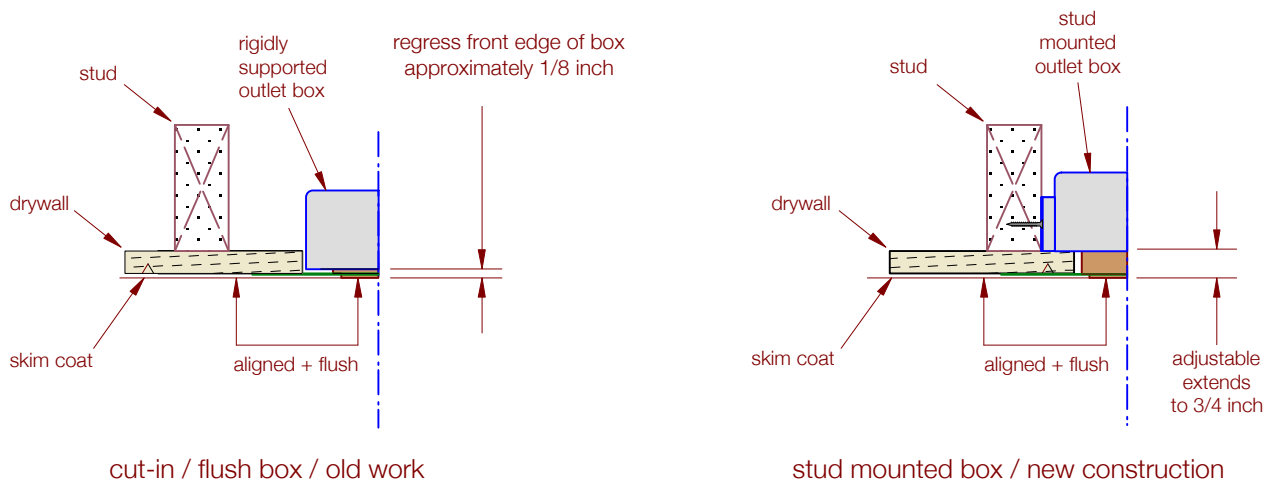

Pin - up

model no. PU-1.9

Flush Pin-up Fixture for Drywall
Spot on Lighting

FLUSH OUTLET BOX MOUNTING

Pin-up Fixture model PU-1.9

no visible canopy - no visible hardware
for all drywall constructions
UL Listed - Patent Pending

mounts to standard 4-inch square steel outlet box - rigid support required

Spot on Lighting

FLUSH OUTLET BOX MOUNTINGS
FOR
DRYWALL - MIRROR - CONCRETE - TILE

SOCKETS

FITTINGS

MONOPOINTS