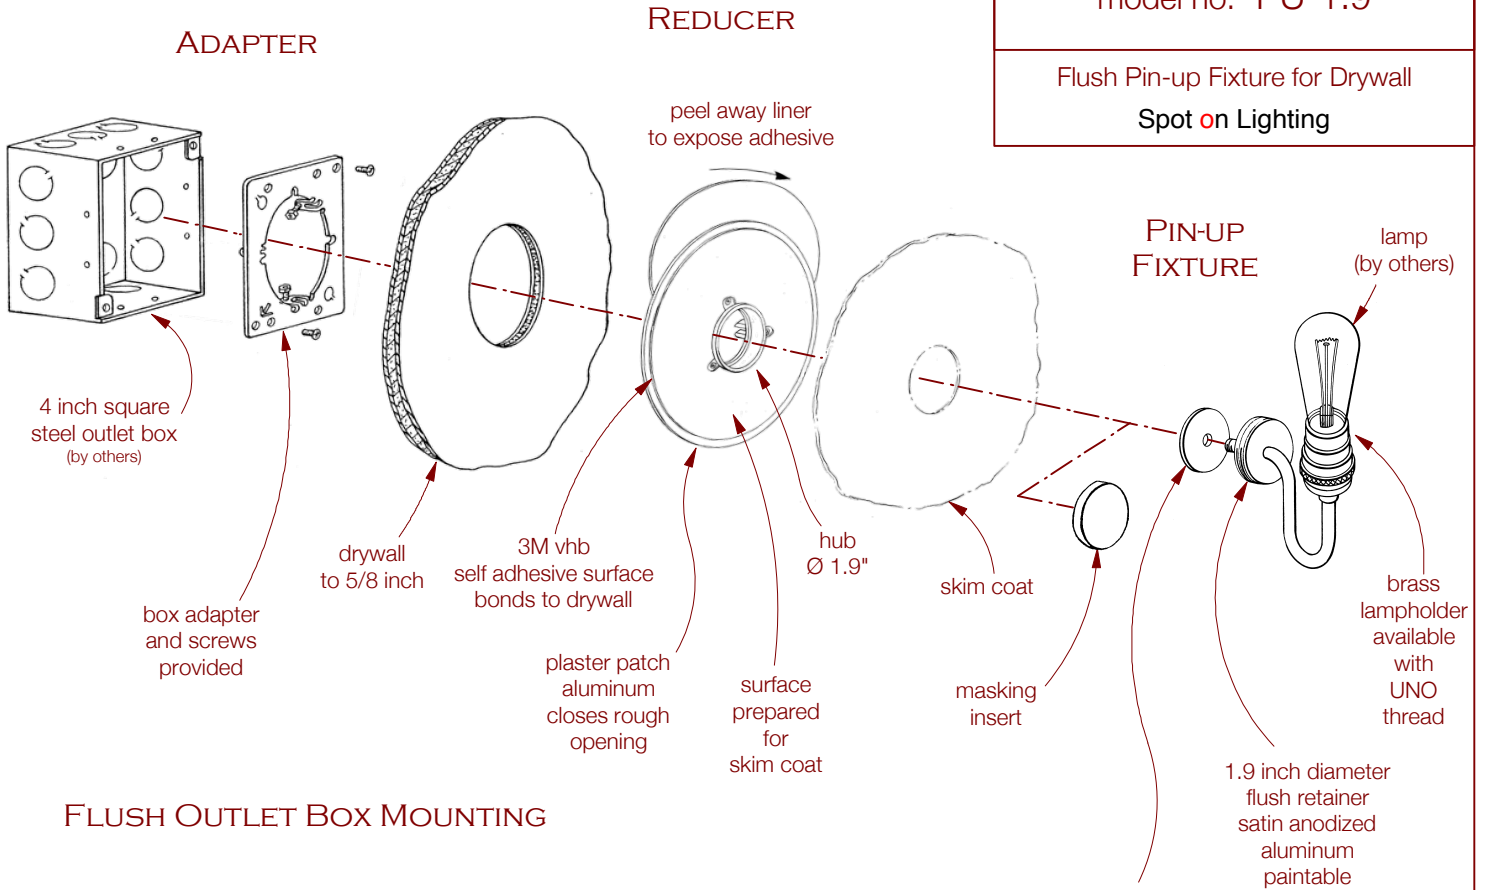

Pin - up

model no. PU-1.9

Flush Pin-up Fixture for Drywall
Spot on Lighting

FLUSH OUTLET BOX MOUNTING

Pin-up Fixture model PU-1.9

no visible canopy - no visible hardware
for all drywall constructions
UL Listed - Patent Pending

mounts to standard 4-inch square steel outlet box - rigid support required

Spot on Lighting

FLUSH OUTLET BOX MOUNTINGS
FOR
DRYWALL - MIRROR - CONCRETE - TILE

SOCKETS

FITTINGS

MONOPOINTS